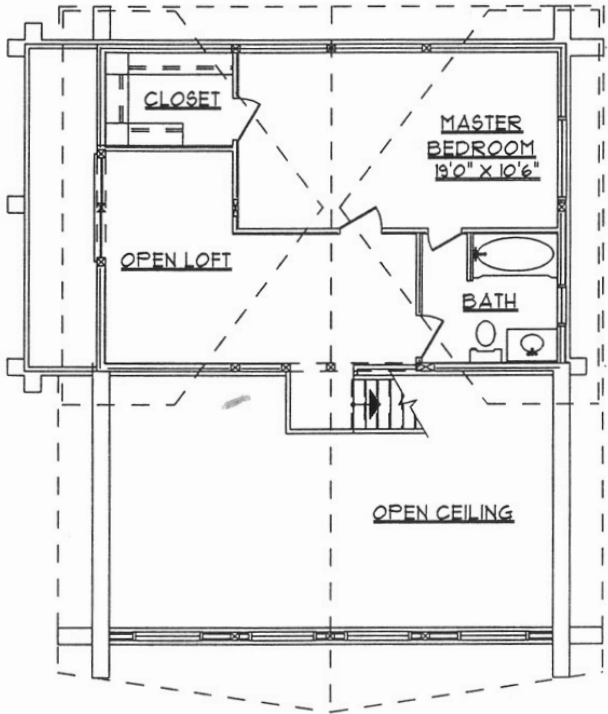

left elevation

front elevation

# Strathcona

total area.....1598 sq.ft.  
main living area.....1008 sq.ft.  
loft living area.....590 sq.ft.

loft floor plan

Chalets  
Homes  
Cabins  
Shedders  
Barns  
Cottages  
Guest  
Houses  
Cabins