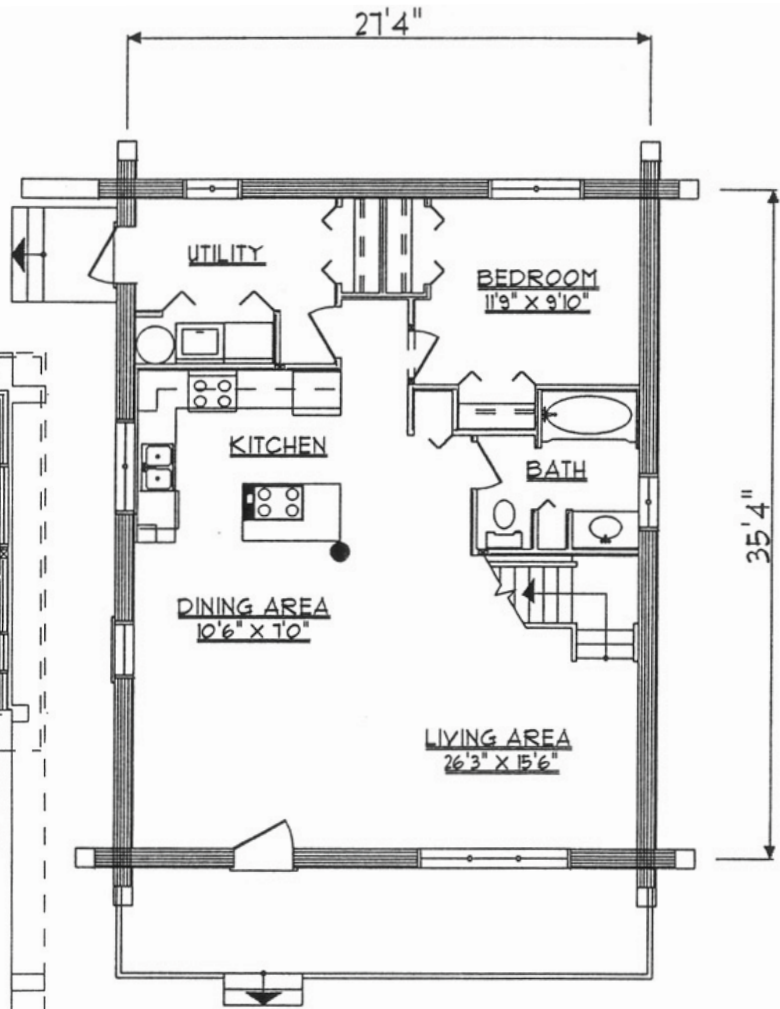

left elevation

front elevation

# Strathcona

total area.....1598 sq.ft.  
main living area.....1008 sq.ft.  
loft living area.....590 sq.ft.

loft floor plan

Chalets  
Homes  
Cabins  
Shedders  
Barns  
Cottages  
Guest  
Houses  
Cabins