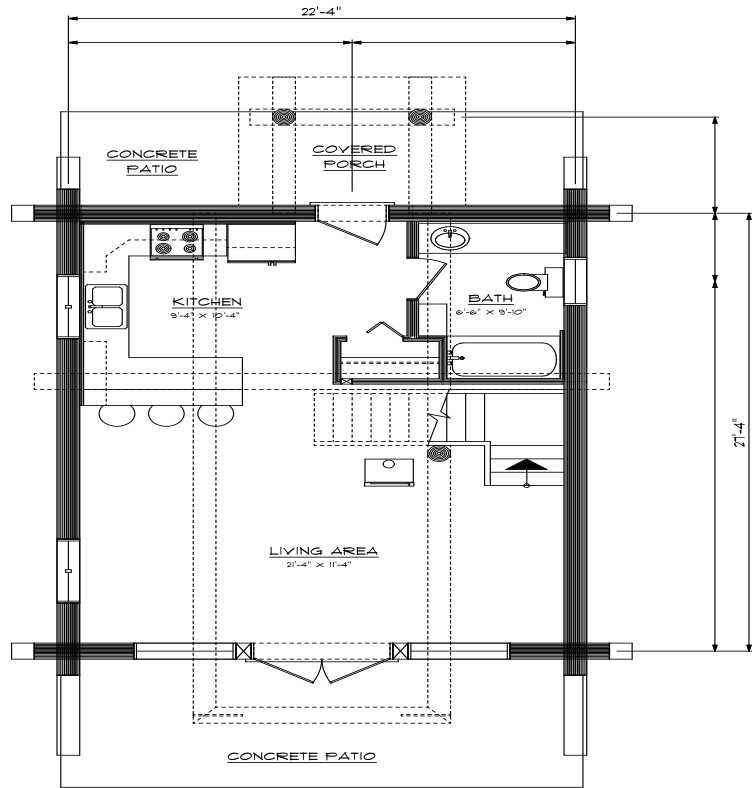

front elevation

right elevation

## Salmon Beach

total area.....838 sq.ft.  
main living area.....560 sq.ft.  
loft living area.....278 sq.ft.

loft floor plan

Cha  
Cabins  
shers  
ages  
Barns  
ters  
st  
eam  
tions