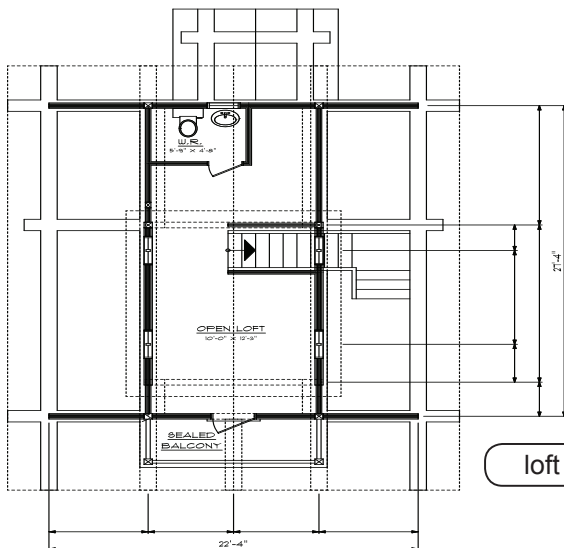

front elevation

right elevation

## Salmon Beach

total area.....838 sq.ft.  
main living area.....560 sq.ft.  
loft living area.....278 sq.ft.

loft floor plan

Cha  
Cabins  
shers  
ages  
Barns  
ters  
st  
eam  
tions