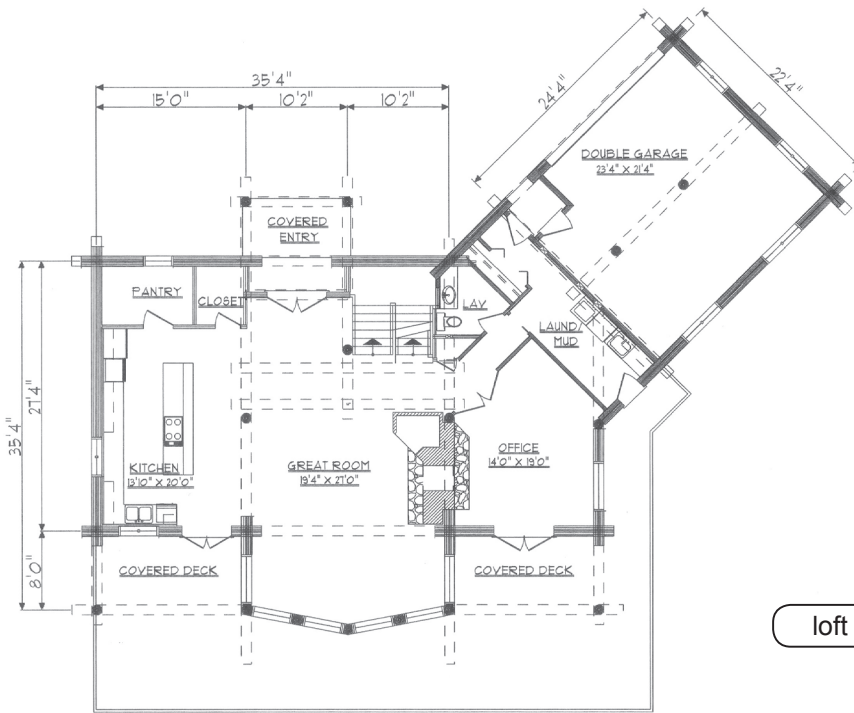

Chalets

front elevation

right elevation

Lake Side

Addit
 & B
 Po
 Shel
 Pin
 Gara
 Ranc
 Cab
 Chalets

loft floor plan

total area.....3414 sq.ft.
 main living area.....1700 sq.ft.
 loft living area.....1714 sq.ft.
 garage area.....534 sq.ft.