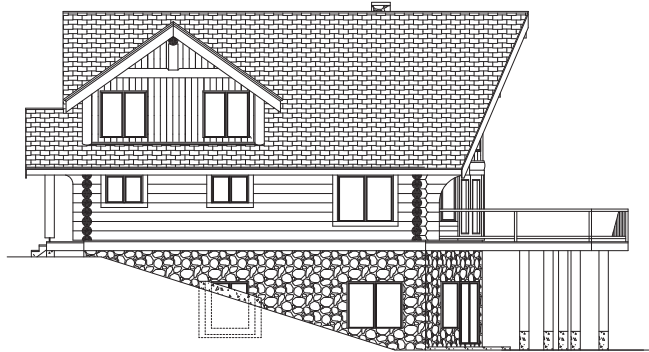

front elevation

left elevation

Gosling Lake

total area.....1690 sq.ft.
main living area.....1109 sq.ft.
loft living area.....581 sq.ft.

loft floor plan

Chalets
Homes
Cabins
Shedders
Barns
Cottages
Cabins
Cabins
Cabins
Cabins