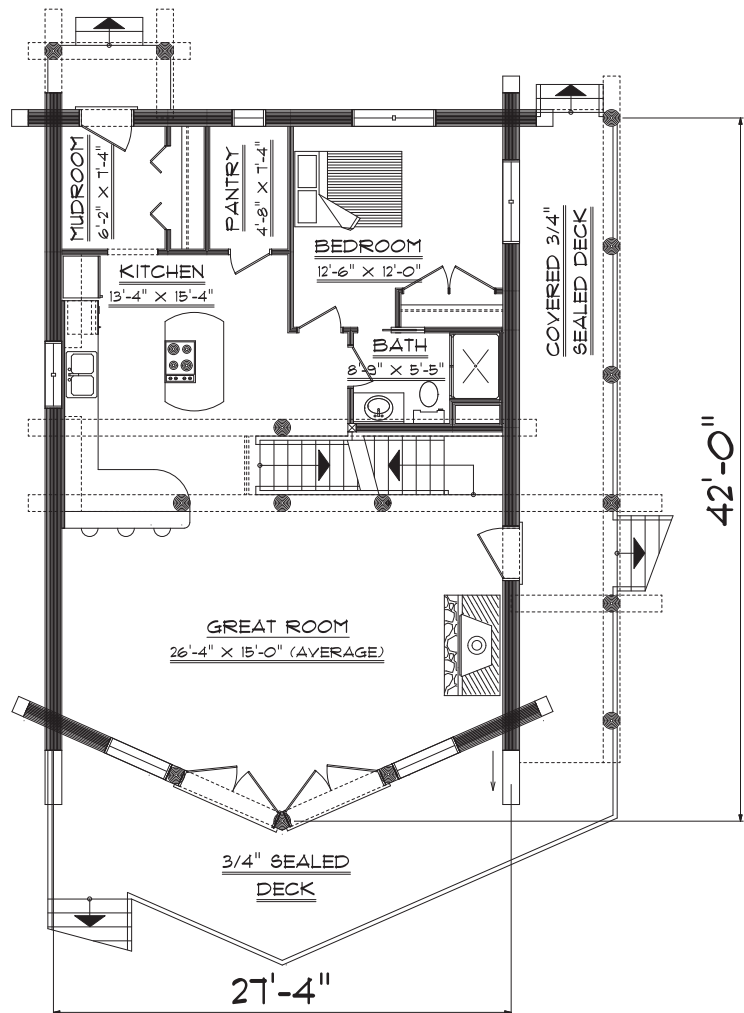

front elevation

left elevation

Gosling Lake

total area.....1690 sq.ft.
main living area.....1109 sq.ft.
loft living area.....581 sq.ft.

loft floor plan

Chalets
Homes
Cabins
Shedders
Barns
Cottages
Cabins
Cabins
Cabins
Cabins