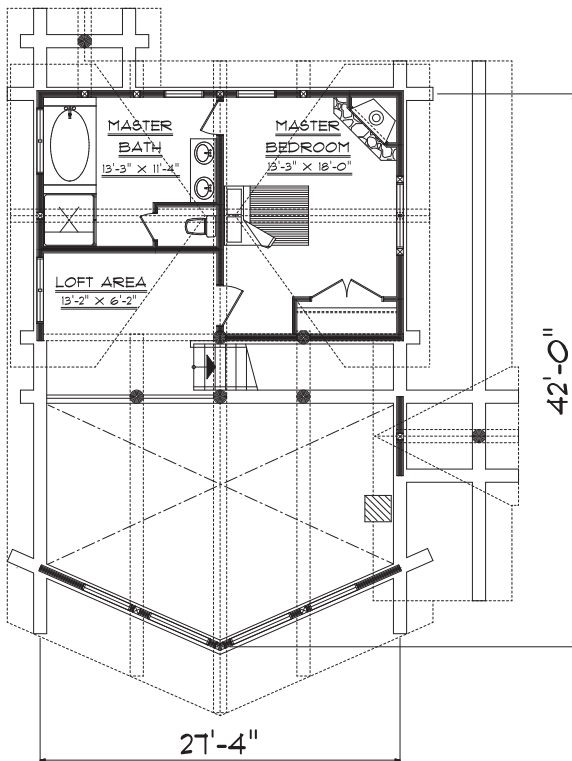

front elevation

left elevation

Gosling Lake

total area.....1690 sq.ft.
main living area.....1109 sq.ft.
loft living area.....581 sq.ft.

loft floor plan

Chalets
Homes
Cabins
Shedders
Barns
Cottages
Cabins
Cabins
Cabins
Cabins