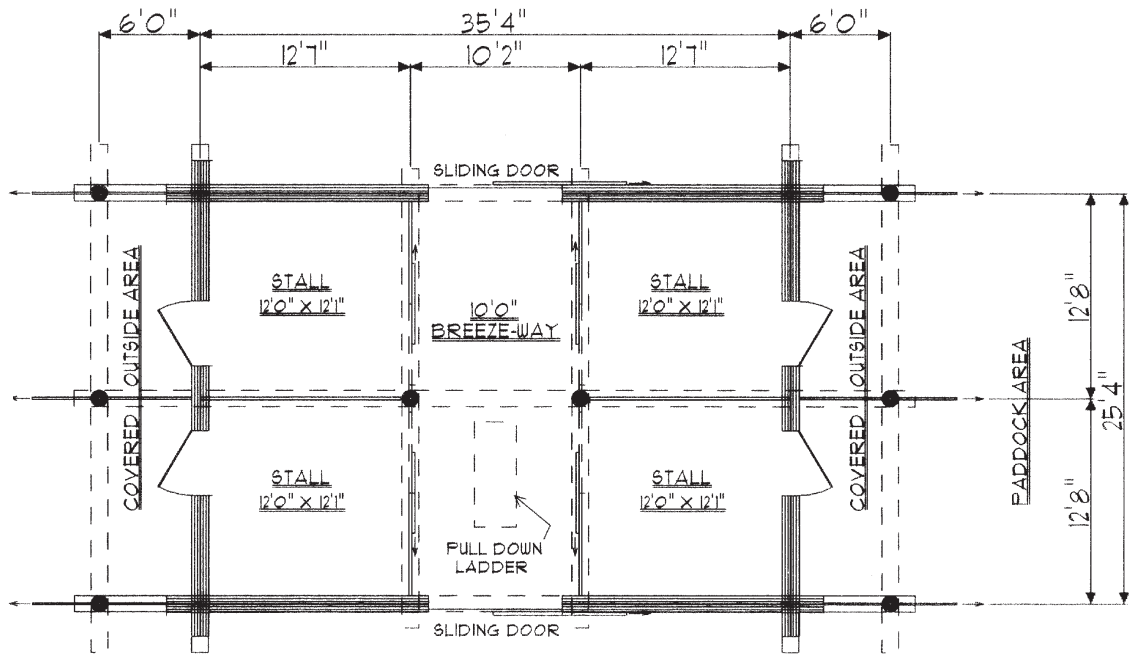

front elevation

left elevation

Big Red Barn

Addi
 Po
 & B
 Pin
 Shel
 Garages
 and Barns
 chers
 Pins
 lets

hay loft floor plan

total area.....	1872 sq.ft.
main floor area.....	936 sq.ft.
hay loft area.....	936 sq.ft.