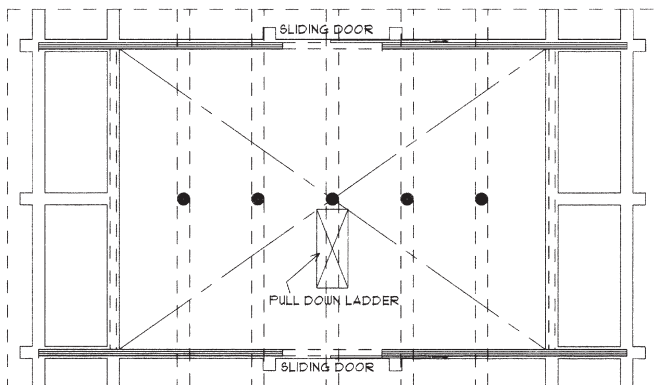

front elevation

left elevation

Big Red Barn

Addi
 Po
 & B
 Pin
 Shel
 Garages
 and Barns
 chers
 Pins
 lets

hay loft floor plan

total area.....	1872 sq.ft.
main floor area.....	936 sq.ft.
hay loft area.....	936 sq.ft.