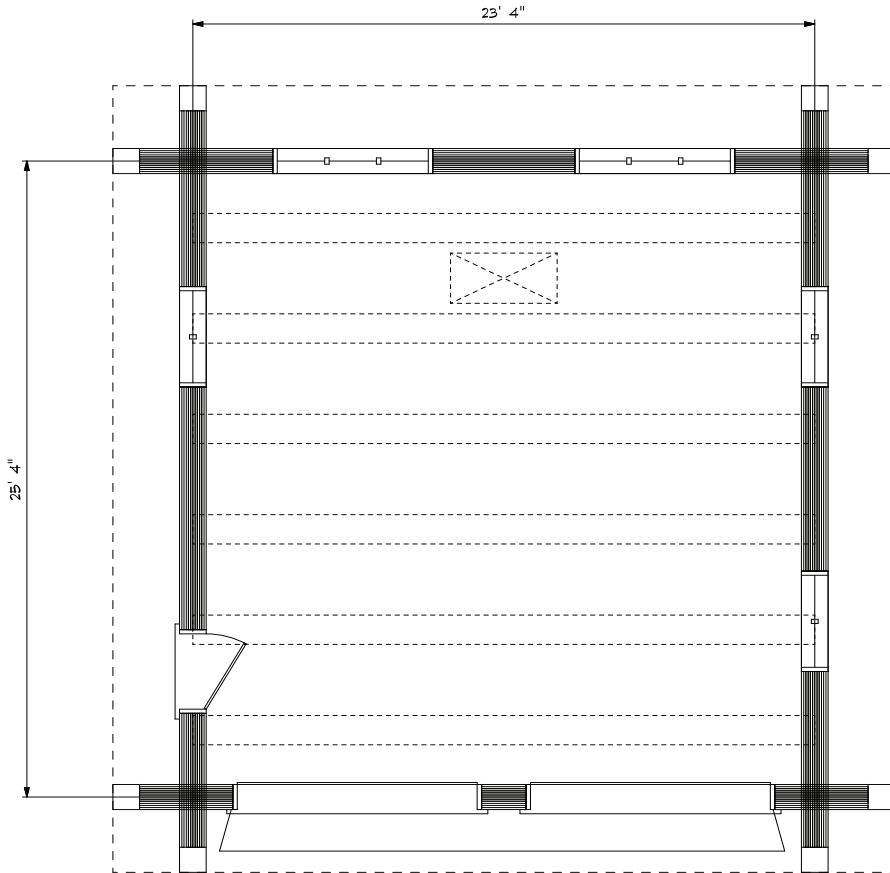

front elevation

right elevation

Trenton Garage

total area.....624 sq.ft.

Cha
Cat
Ranc
Garages
and Barns
cic
ters
st
eam
tions