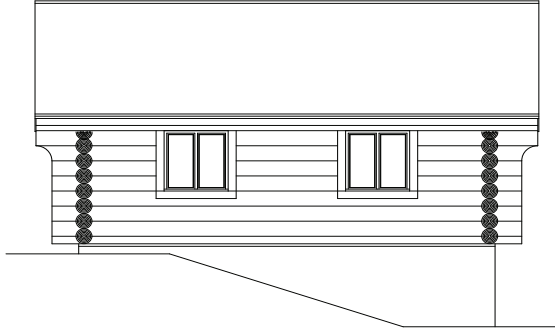

front elevation

right elevation

Trenton Garage

total area.....624 sq.ft.

Cha
Cat
Ranc
Garages
and Barns
cic
ters
st
eam
tions