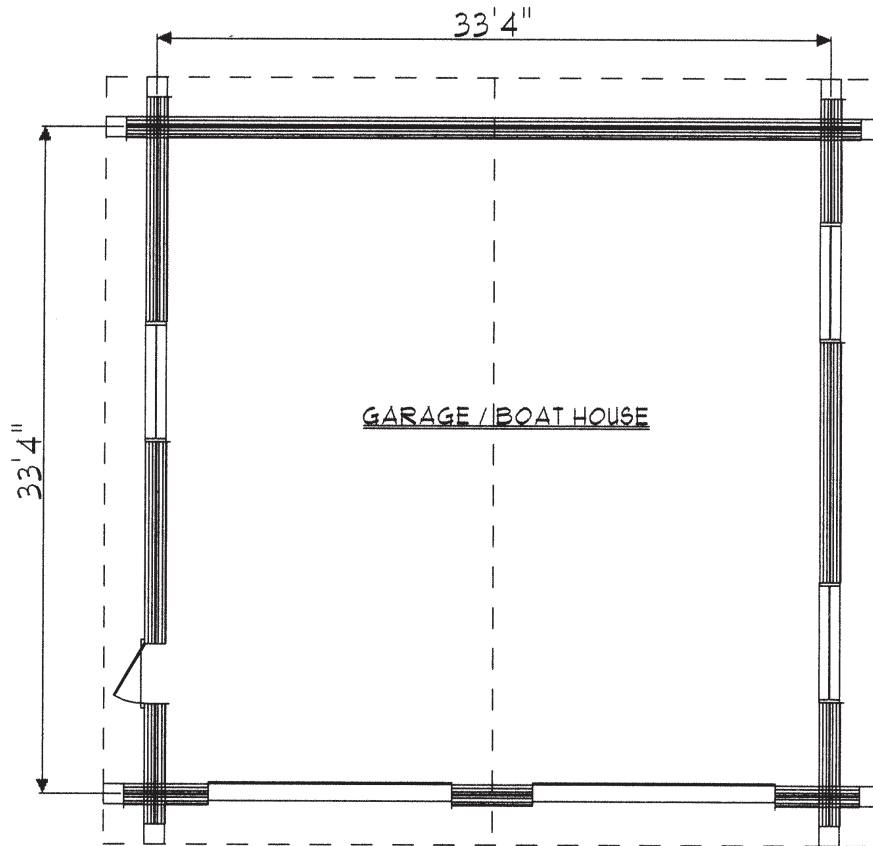

# Garages / Barns

front elevation

right elevation

## Timberview

Additional  
Pc  
& B  
Pin  
Shel  
Garages  
and Barns  
Chers  
pins  
lets

total area.....1156 sq.ft.