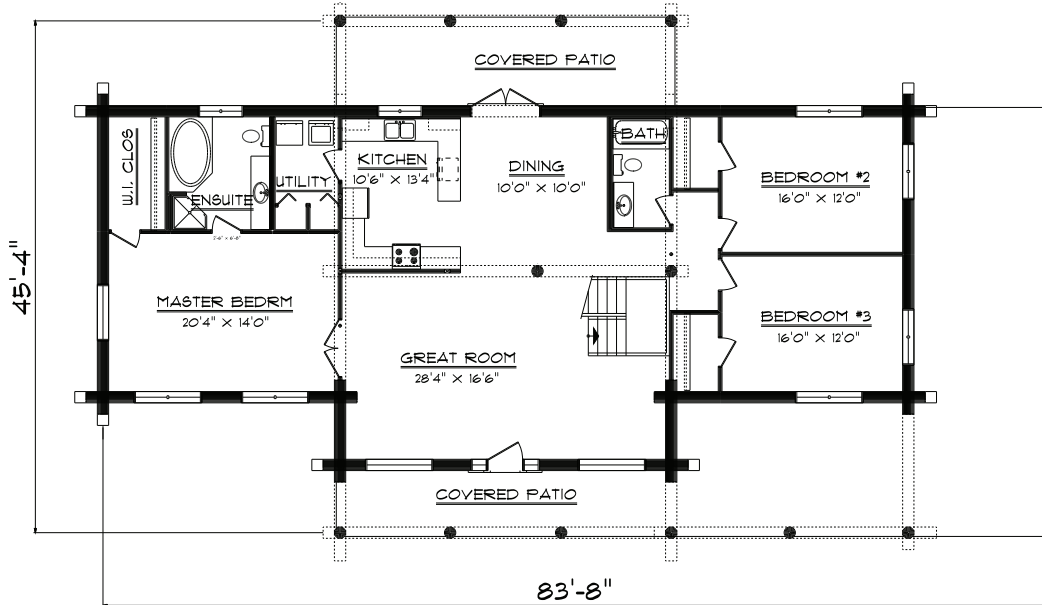

Chalets

front elevation

right elevation

Schooner Cove

Addit
& B
Po
Pin
Gar
Ranc
Cak
Chalets

loft floor plan

total area.....2525 sq.ft.
 main living area.....2052 sq.ft.
 loft living area.....473 sq.ft.