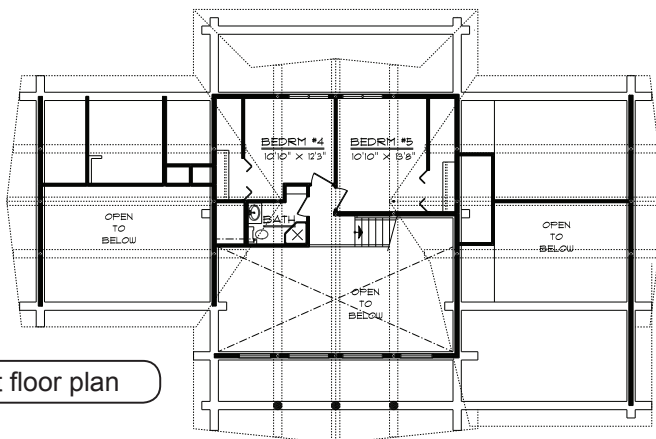

Chalets

front elevation

right elevation

Schooner Cove

Addit
& B
Po
Pin
Gar
Ranc
Cak
Chalets

loft floor plan

total area.....2525 sq.ft.
 main living area.....2052 sq.ft.
 loft living area.....473 sq.ft.