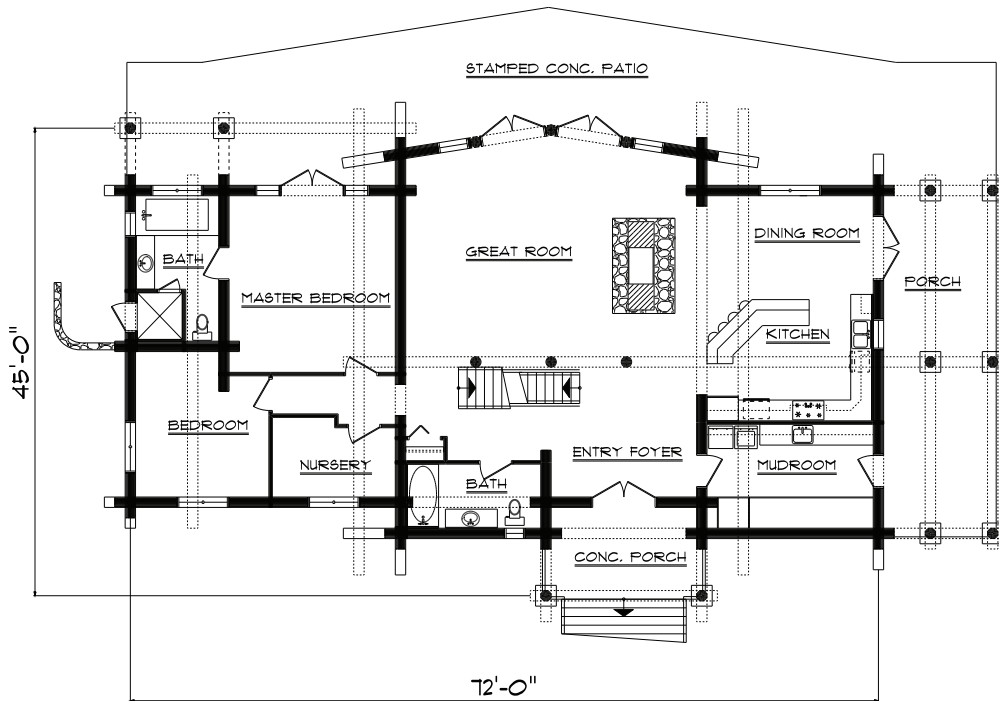

Chalets

front elevation

right elevation

Oceanside

Addit
& B
Po
Pin
Gar
Ranc
Cak
Chalets

total area.....3025 sq.ft.
 main living area.....2500 sq.ft.
 loft living area.....525 sq.ft.

loft floor plan