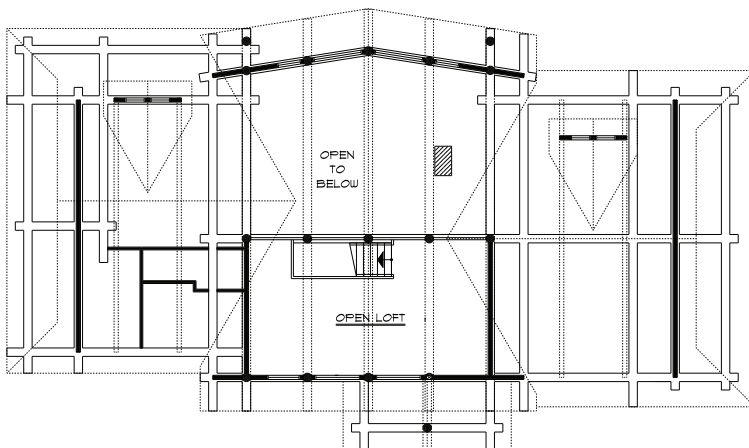

Chalets

front elevation

right elevation

Oceanside

Addit
& B
Po
Pin
Gar
Ranc
Cak
Chalets

total area.....3025 sq.ft.
 main living area.....2500 sq.ft.
 loft living area.....525 sq.ft.

loft floor plan