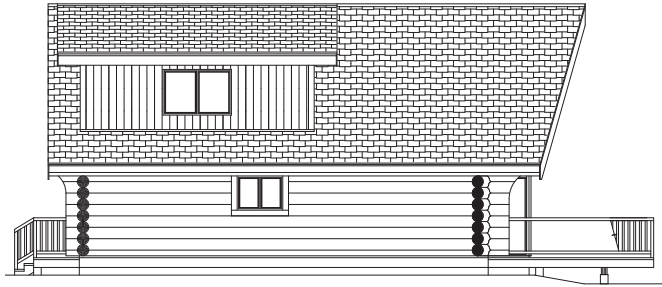

front elevation

left elevation

**Mountain Air**

total area.....1774 sq.ft.  
main living area.....1137 sq.ft.  
loft living area.....637 sq.ft.

loft floor plan

Chalets  
Homes  
Shedders  
Ages  
Barns  
Circles  
Towers  
Post  
Beam  
Structures