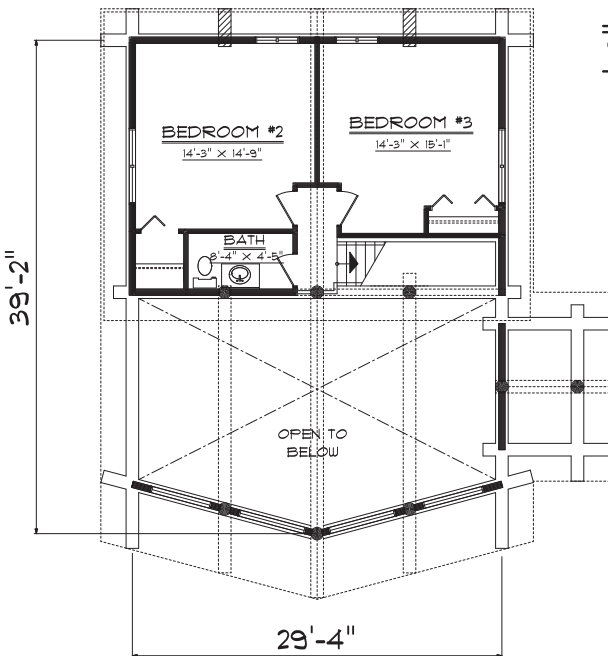

front elevation

left elevation

**Mountain Air**

total area.....1774 sq.ft.  
main living area.....1137 sq.ft.  
loft living area.....637 sq.ft.

loft floor plan

Chalets  
Homes  
Shedders  
Ages  
Barns  
Circles  
Towers  
Post  
Beam  
Structures