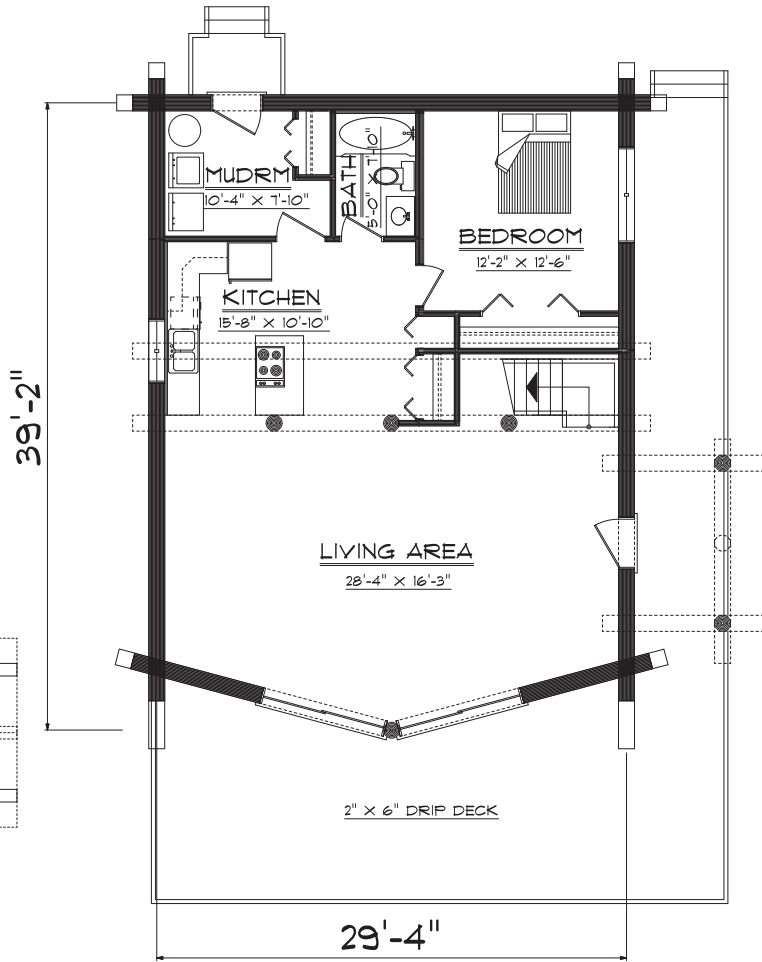

front elevation

left elevation

**Mountain Air**

total area.....1774 sq.ft.  
main living area.....1137 sq.ft.  
loft living area.....637 sq.ft.

loft floor plan

Chalets  
Homes  
Shedders  
Ages  
Barns  
Circles  
Towers  
Post  
Beam  
Structures