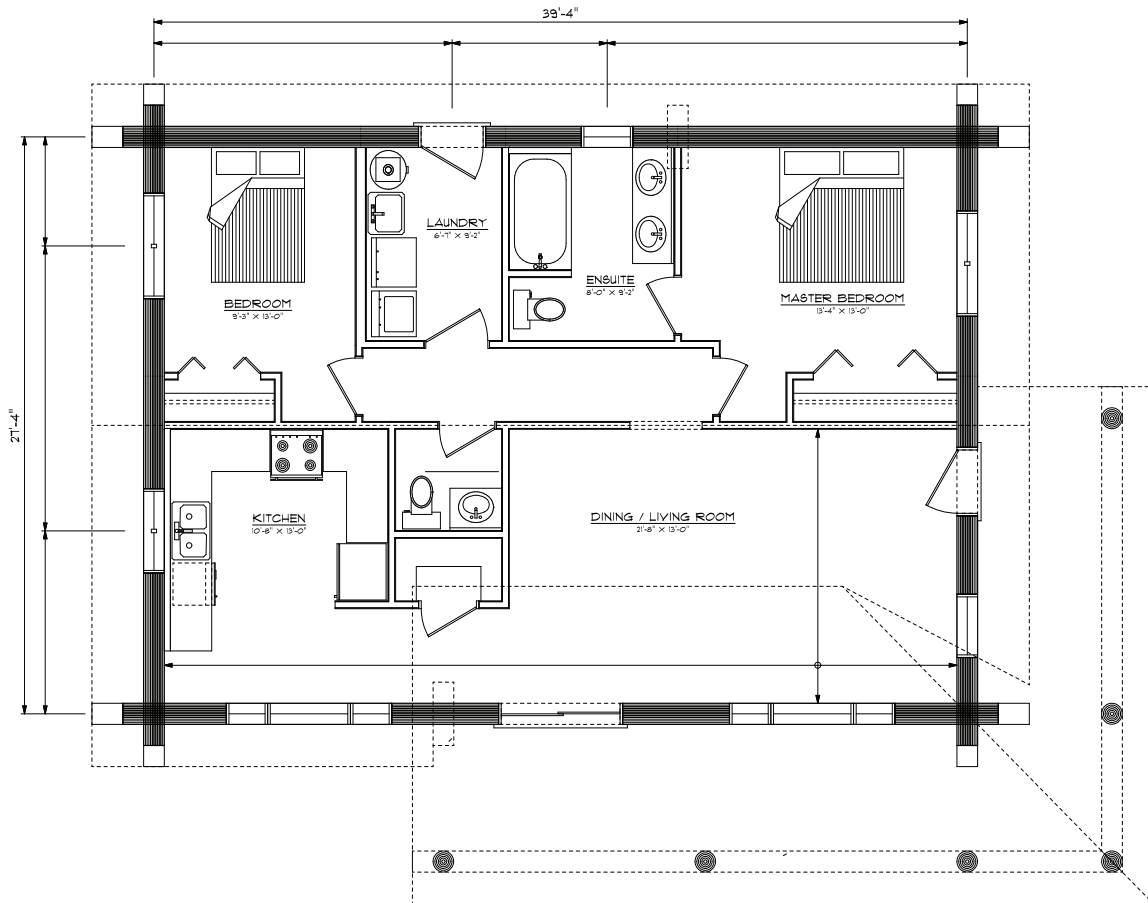

Ranchers

front elevation

right elevation

Maple Hill

Additional
Porch
Pin Shel
Garage
Ranchers
lets

total floor living area.....1120 sq.ft.