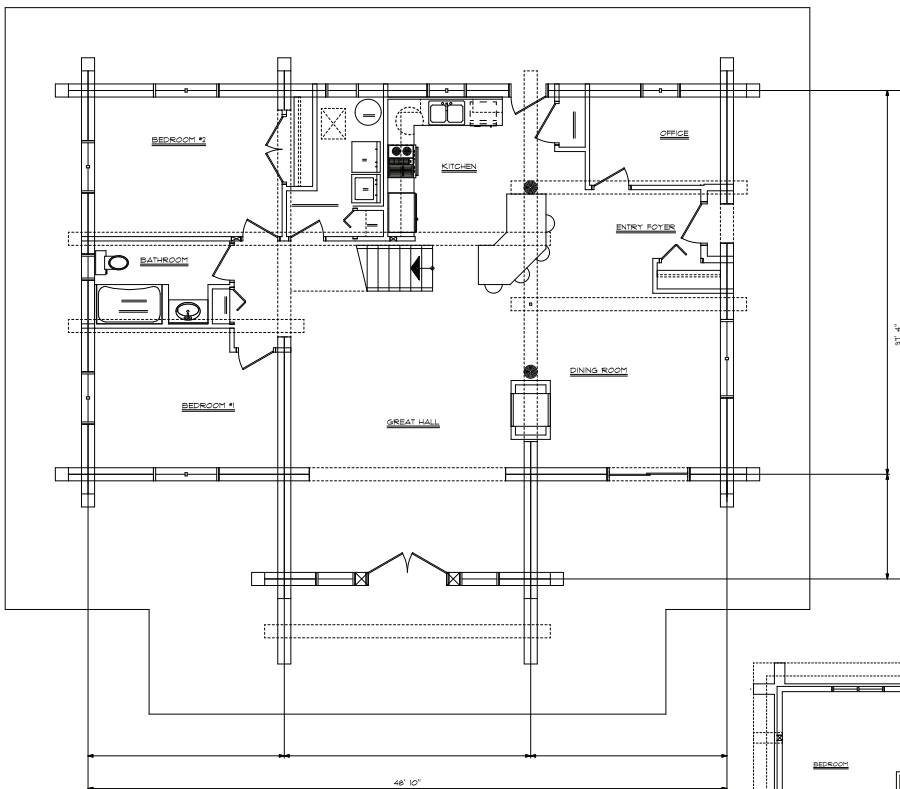

front elevation

right elevation

**Liberty**

loft floor plan

total area.....2831 sq.ft.  
main living area.....1641 sq.ft.  
loft living area.....1190 sq.ft.

Chalets  
Diners  
Shops  
Ages  
Barns  
Circ  
Ters  
Fast  
Lions