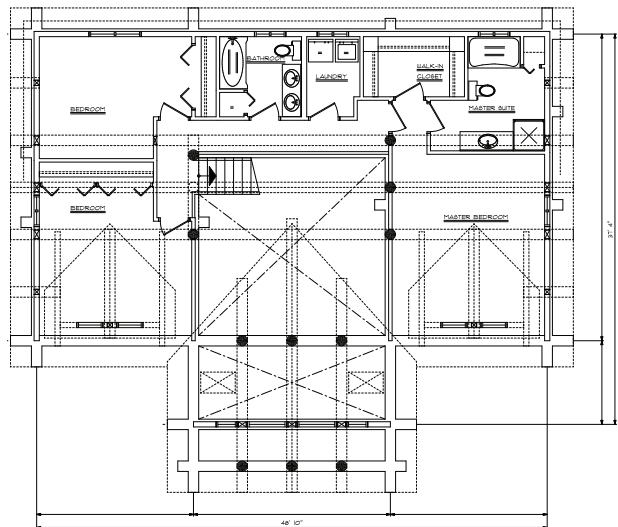

front elevation

right elevation

**Liberty**

loft floor plan

total area.....2831 sq.ft.  
main living area.....1641 sq.ft.  
loft living area.....1190 sq.ft.

Chalets  
Diners  
Shops  
Ages  
Barns  
Circ  
Ters  
Fast  
Lions