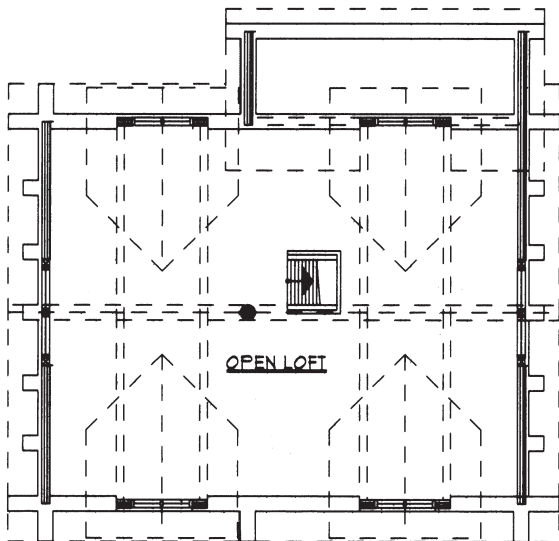

Cabins

front elevation

right elevation

Ingraham Trail

Addl. Po. & B...
 Pin Shel...
 Gar...
 Ranc...
 Cabins lets

total area.....1376 sq.ft.
 main living area.....688 sq.ft.
 loft living area.....688 sq.ft.

loft floor plan