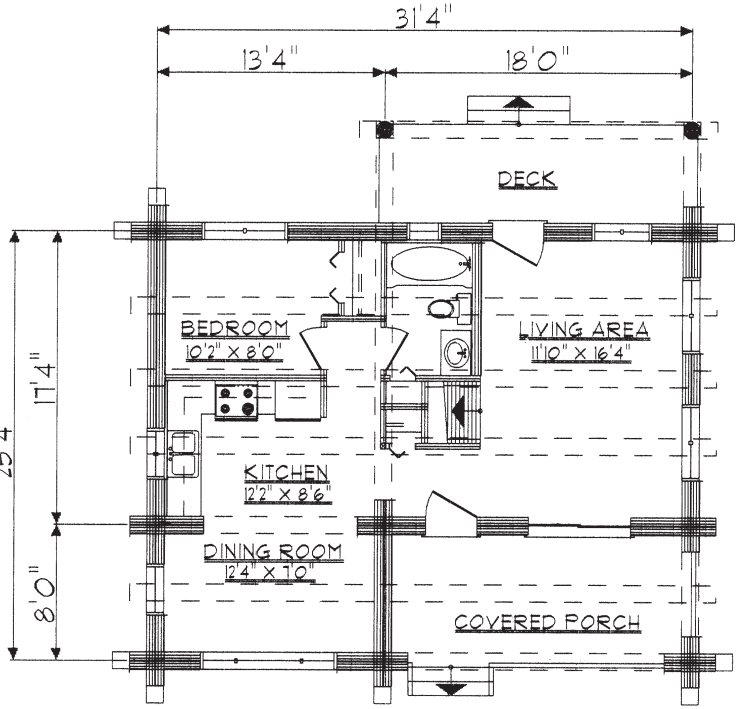

Cabins

front elevation

right elevation

Ingraham Trail

Addl. Po. & B...
 Pin Shel...
 Gar...
 Ranc...
 Cabins lets

total area.....1376 sq.ft.
 main living area.....688 sq.ft.
 loft living area.....688 sq.ft.

loft floor plan