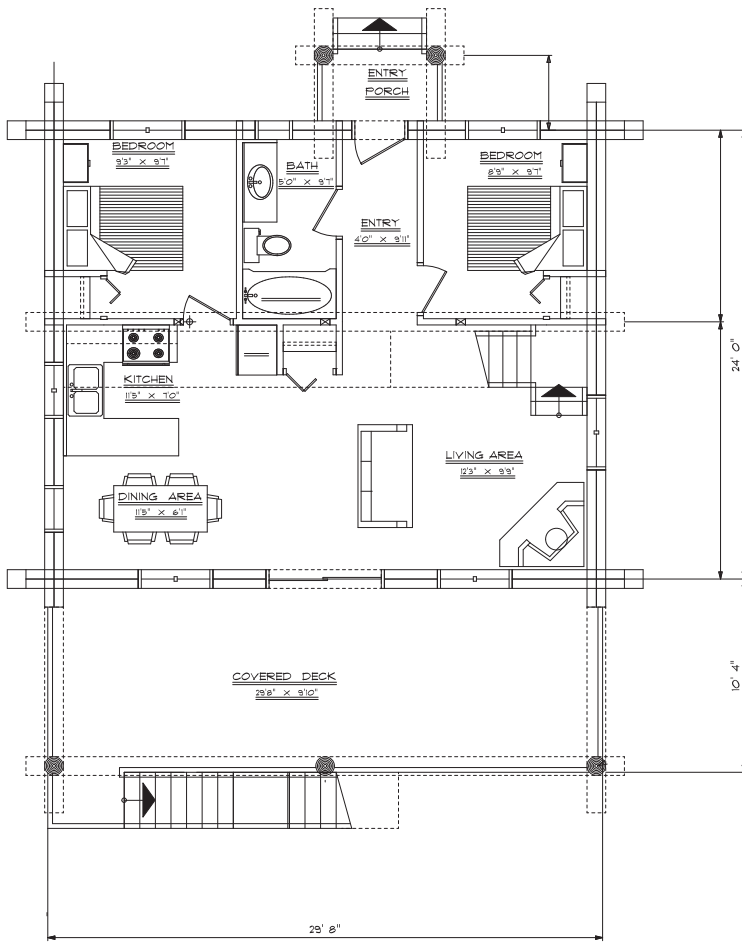

Cabins

lake side elevation

right elevation

Horne Lake

Addi
 Po
 Pin
 Shel
 and I
 Gar
 Ranc
 Cabins
 lets

loft floor plan

total area.....1125 sq.ft.
 main living area.....750 sq.ft.
 loft living area.....375 sq.ft.