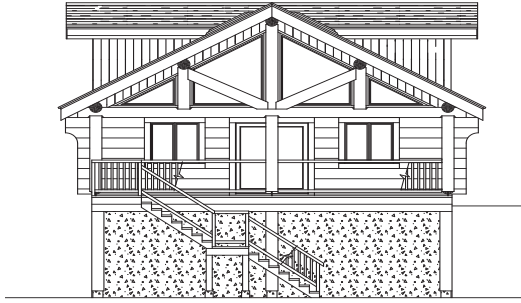

Cabins

lake side elevation

right elevation

Horne Lake

Addi
 Po
 Pin
 Shel
 and I
 Gar
 Ranc
 Cabins
 lets

loft floor plan

total area.....1125 sq.ft.
 main living area.....750 sq.ft.
 loft living area.....375 sq.ft.