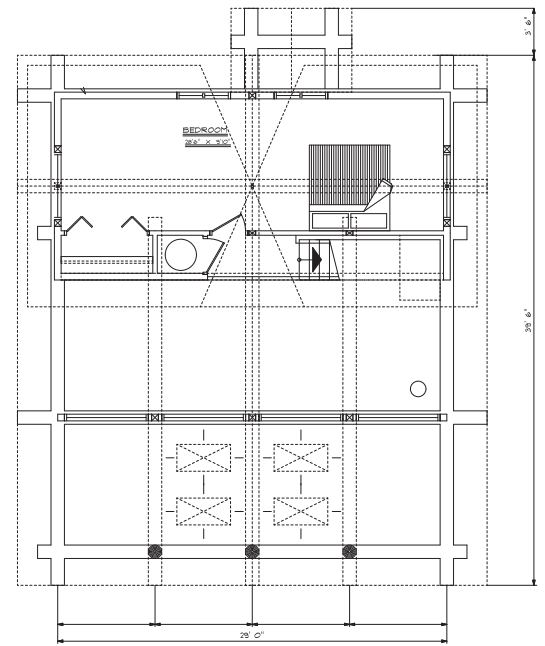

Cabins

lake side elevation

right elevation

Horne Lake

Addi
 Po
 Pin
 Shel
 and I
 Gar
 Ranc
 Cabins
 lets

loft floor plan

total area.....1125 sq.ft.
 main living area.....750 sq.ft.
 loft living area.....375 sq.ft.