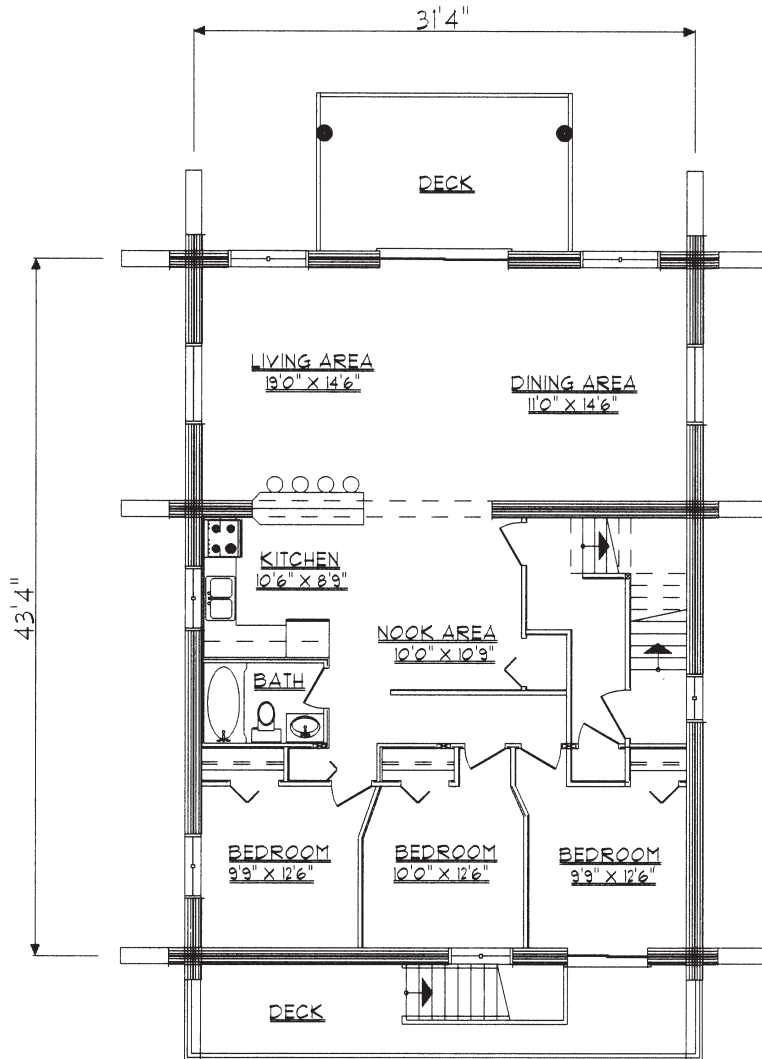

Chalets

front elevation

right elevation

Fosters Place

Addit
& B
Po
& B
Pin
Shel
Gar
and I
Ranc
Cak
Chalets

total area.....2645 sq.ft.
 main living area.....1408 sq.ft.
 loft living area.....1237 sq.ft.

loft floor plan