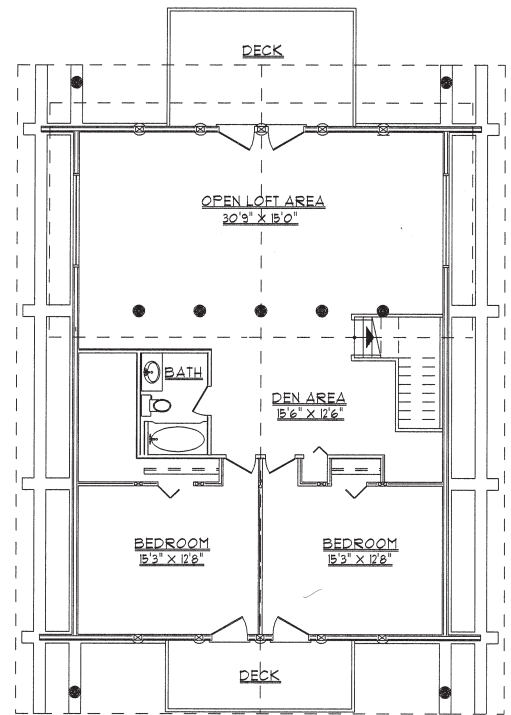

Chalets

front elevation

right elevation

Fosters Place

Addit
& B
Po
& B
Pin
Shel
Gar
and I
Ranc
Cak
Chalets

total area.....2645 sq.ft.
 main living area.....1408 sq.ft.
 loft living area.....1237 sq.ft.

loft floor plan