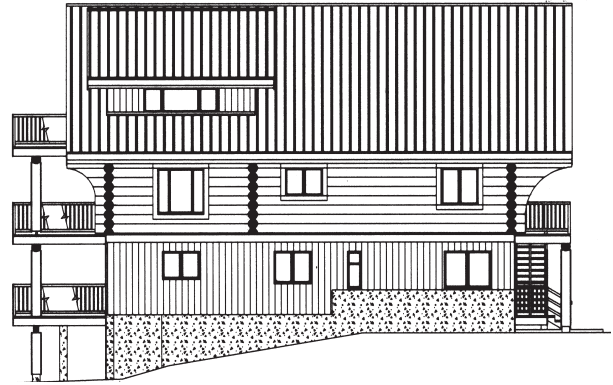

Chalets

front elevation

right elevation

Fosters Place

Addit
& B
Po
& B
Pin
Shel
Gar
and I
Ranc
Cak
Chalets

total area.....2645 sq.ft.
 main living area.....1408 sq.ft.
 loft living area.....1237 sq.ft.

loft floor plan