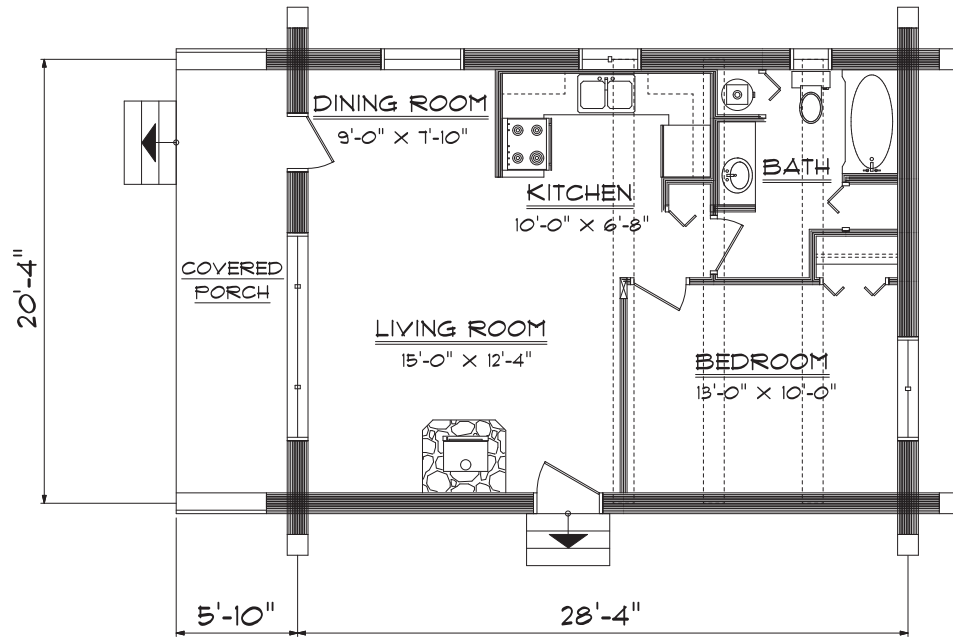

# Cabins

front elevation

right elevation

## Eagle Nook

Addl  
 Po  
 & B  
 Pin  
 Shel  
 Gar  
 and I  
 Ranc  
 Cabins  
 lets

roof plan

total floor living area.....660 sq.ft.