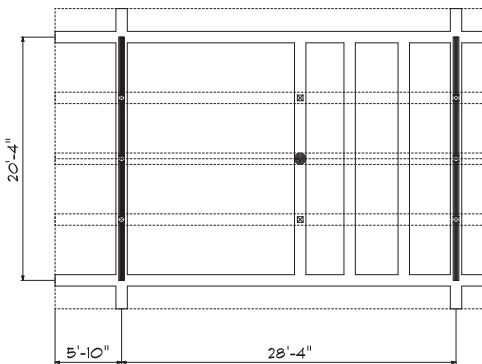

# Cabins

front elevation

right elevation

## Eagle Nook

Addl  
 Po  
 & B  
 Pin  
 Shel  
 Gar  
 and I  
 Ranc  
 Cabins  
 lets

roof plan

total floor living area.....660 sq.ft.