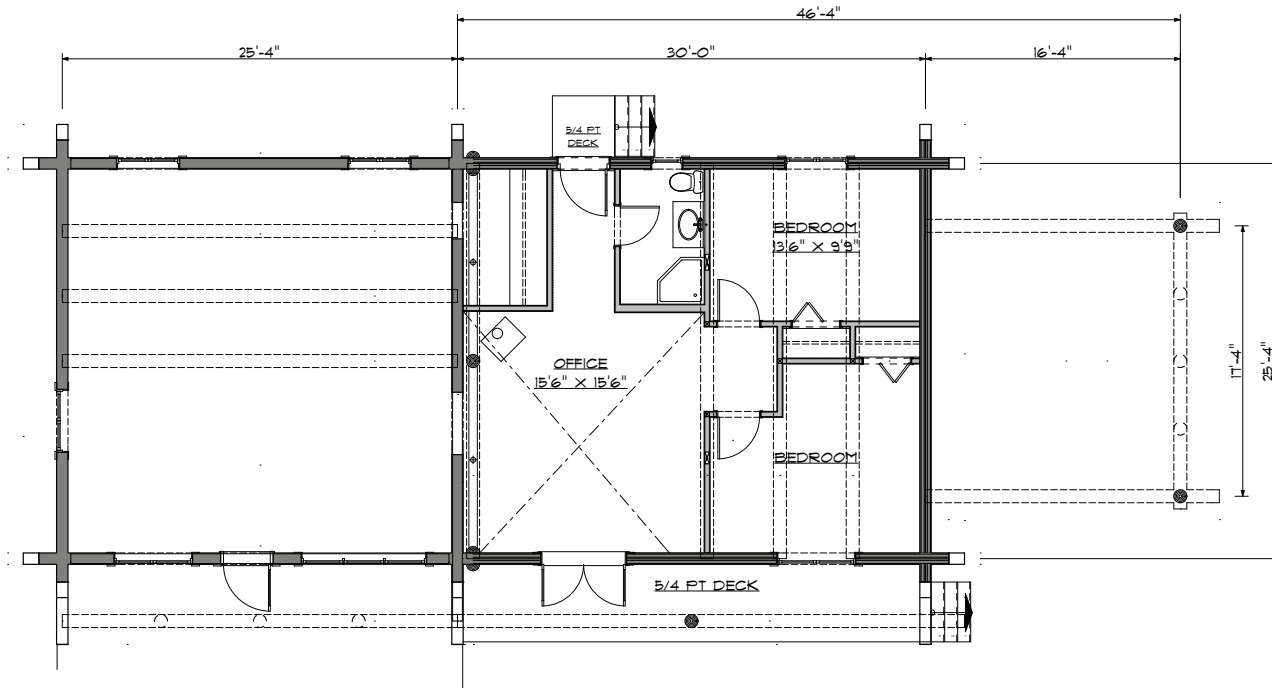

front elevation

right elevation

Denman Island Addition

total floor living area.....780 sq.ft.
carport area.....299 sq.ft.

Cha
Cat
Ranc
and I
Gar
and I
Pin
Shel
& B
Po
Additions