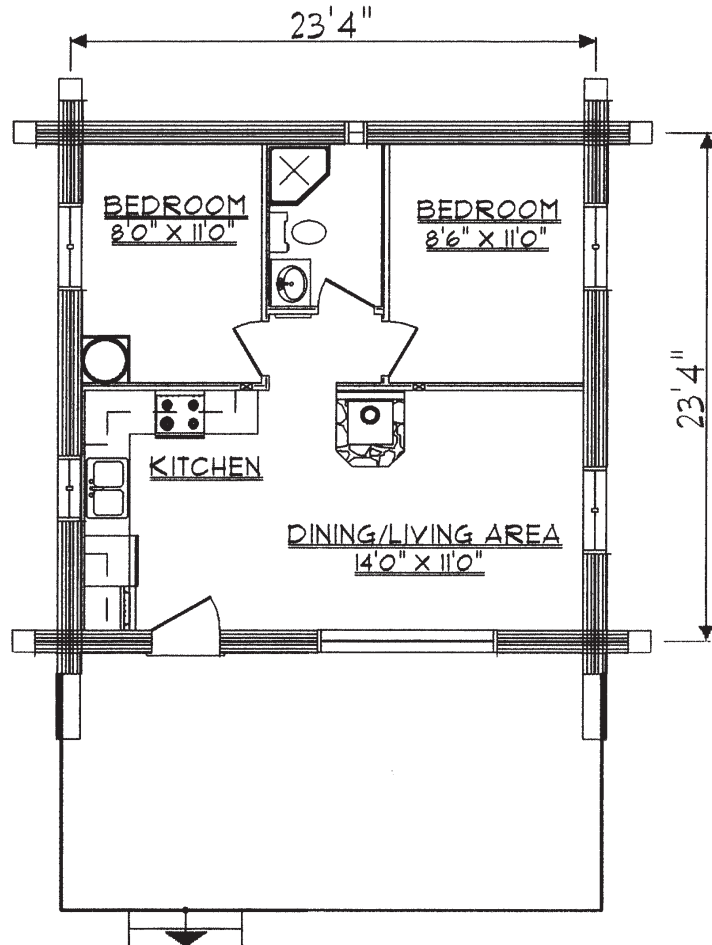

front elevation

right elevation

Deka Lake

total area.....884 sq.ft.
main living area.....576 sq.ft.
loft living area.....308 sq.ft.

loft floor plan

Cha
Cabins
shers
Barns
ages
ters
st
eam
tions