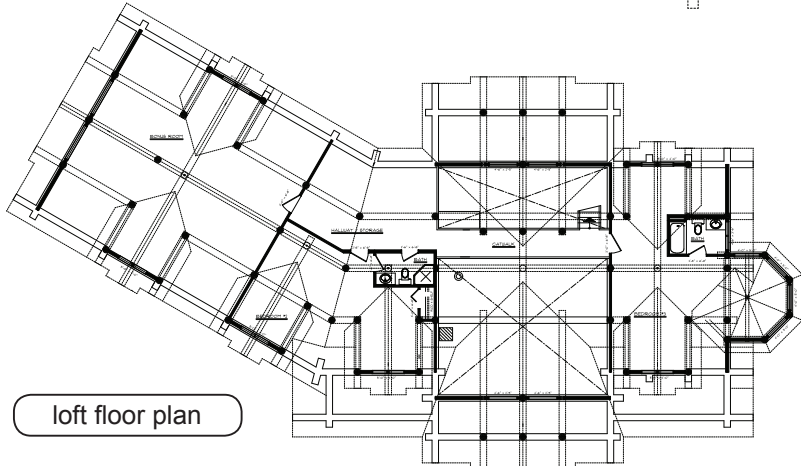

# Chalets

back elevation

right elevation

## Colorado

Addit  
& B  
Po  
Pin  
Gar  
Ranc  
Cak  
Chalets

loft floor plan

total area.....	5401 sq.ft.
main living area.....	2545 sq.ft.
loft living area.....	2856 sq.ft.
garage area.....	1106 sq.ft.