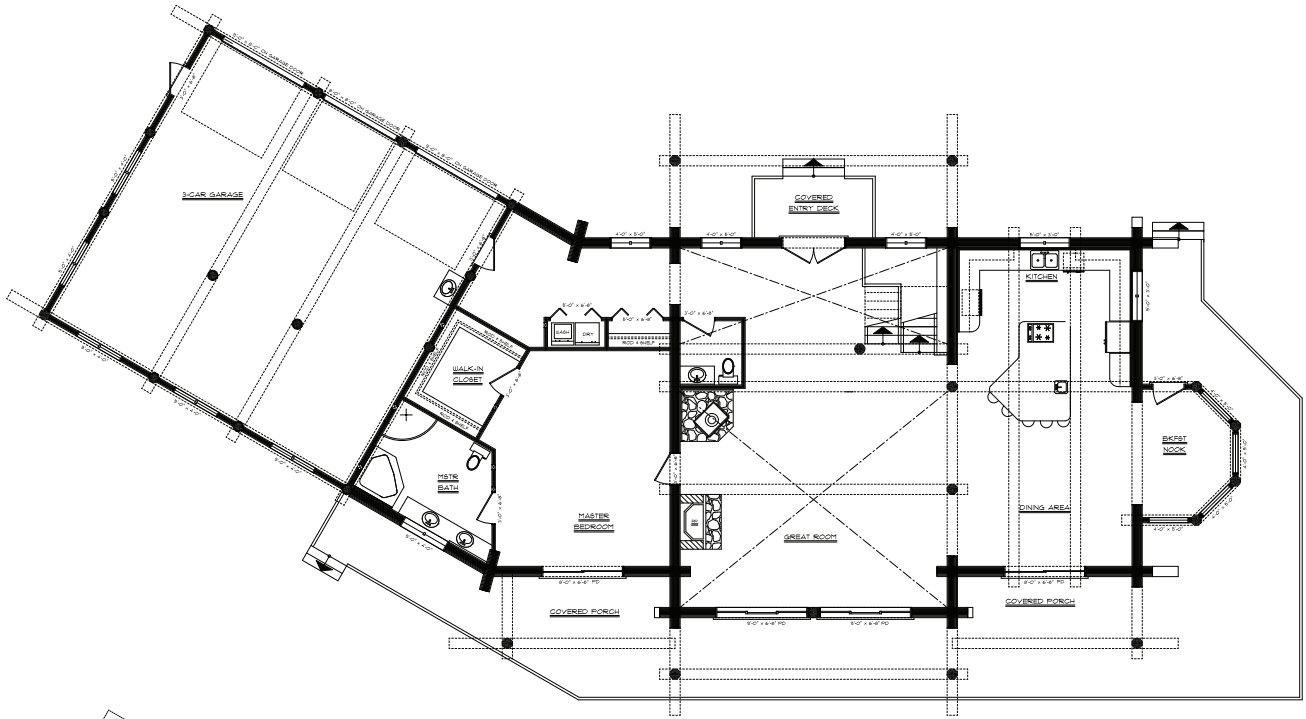

# Chalets

back elevation

right elevation

## Colorado

Addit  
& B  
Po  
Pin  
Gar  
Ranc  
Cak  
Chalets

loft floor plan

total area.....	5401 sq.ft.
main living area.....	2545 sq.ft.
loft living area.....	2856 sq.ft.
garage area.....	1106 sq.ft.