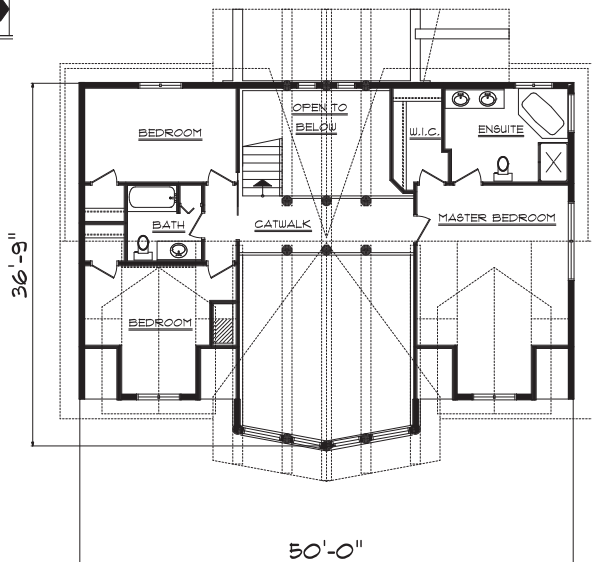

front elevation

right elevation

Charlton Outback

loft floor plan

total area.....2848 sq.ft.
main living area.....1665 sq.ft.
loft living area.....1183 sq.ft.

Cha
Cat
Ranc
and I
Gar
and I
Pin
Shel
& Beam
tions