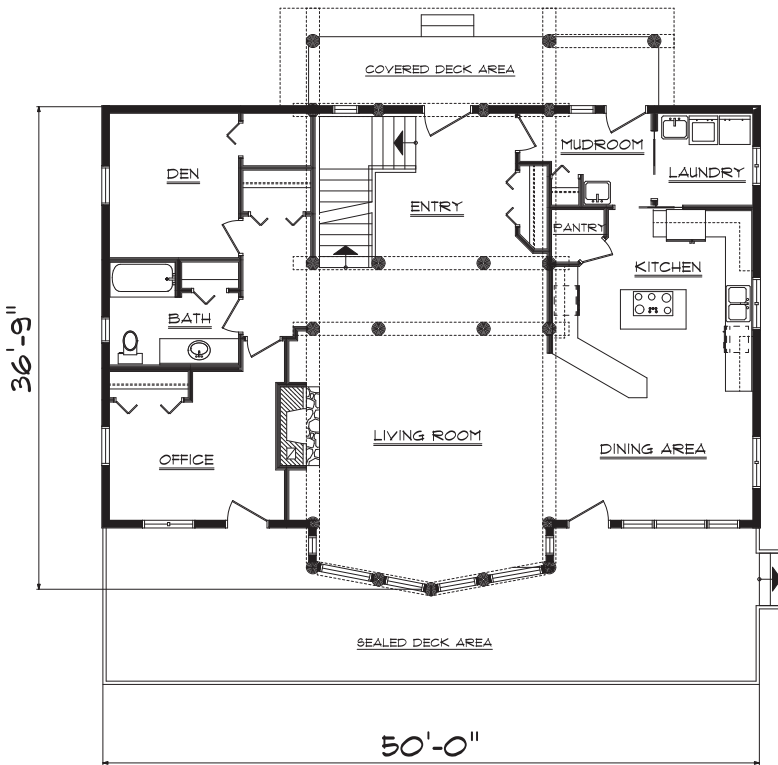

front elevation

right elevation

Charlton Outback

loft floor plan

total area.....2848 sq.ft.
main living area.....1665 sq.ft.
loft living area.....1183 sq.ft.

Cha
Cat
Ranc
and I
Gar
and I
Pin
Shel
& Beam
tions