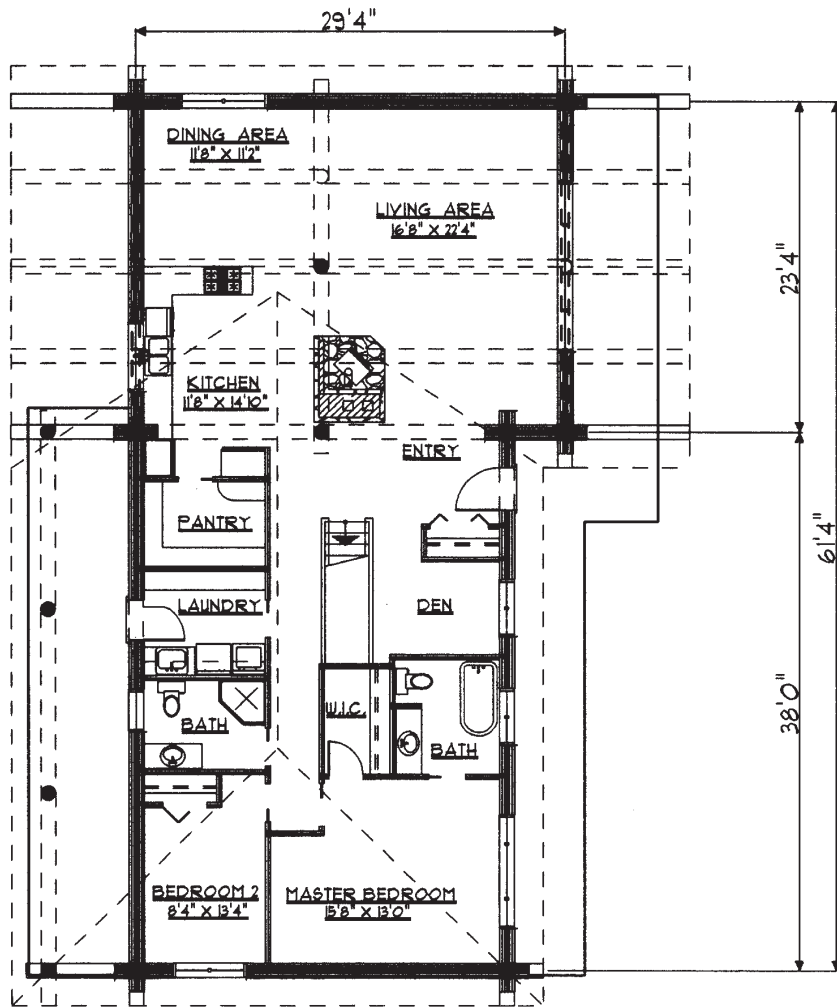

Ranchers

front elevation

left elevation

Canter Lake

Addi
 & B
 Po
 Pin
 Shel
 and I
 Gar
 Ranchers
 lets
 pins

total floor living area.....1708 sq.ft.