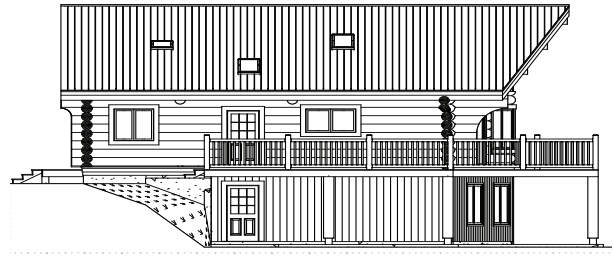

front elevation

left elevation

Breezy B&B

total floor living area.....1725 sq.ft.

Cha
Cak
Ranchers
ages
Barns
ters
cic
st
eam
tions