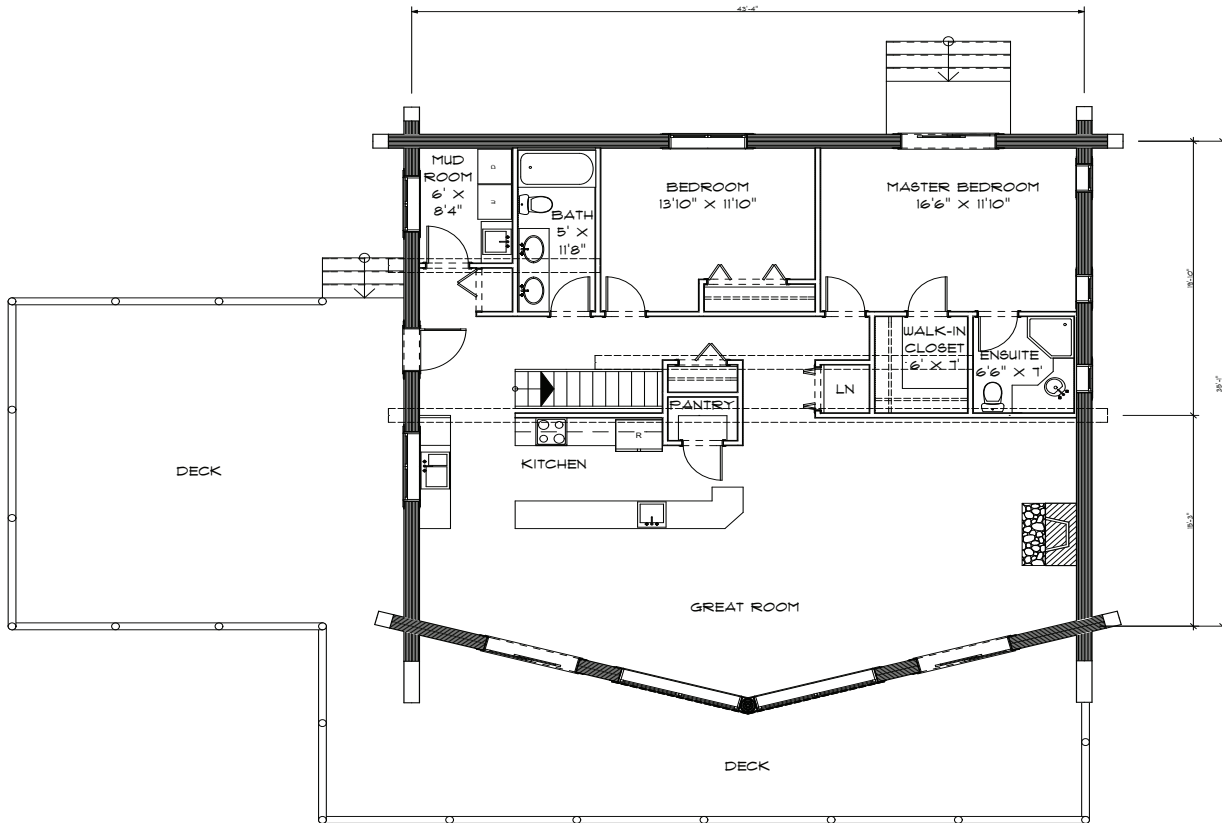

front elevation

left elevation

Breezy B&B

total floor living area.....1725 sq.ft.

Cha
Cak
Ranchers
ages
Barns
ters
cic
st
eam
tions