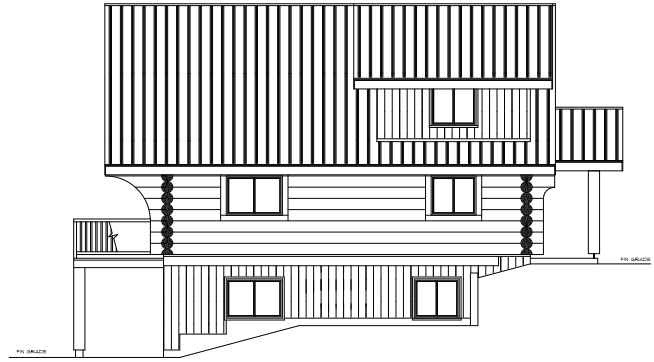

Chalets

front elevation

right elevation

Bowmell

Addit
 & B
 Po
 Shel
 Pin
 and I
 Gara
 Ranc
 Cab
 Chalets

total area.....1704 sq.ft.
 main living area.....1132 sq.ft.
 loft living area.....572 sq.ft.

loft floor plan