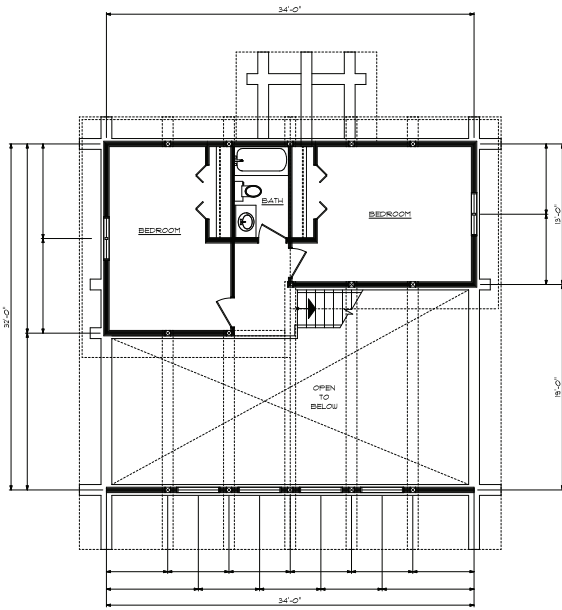

Chalets

front elevation

right elevation

Bowmell

Addit
 & B
 Po
 Shel
 Pin
 and I
 Gara
 Ranc
 Cab
 Chalets

total area.....1704 sq.ft.
 main living area.....1132 sq.ft.
 loft living area.....572 sq.ft.

loft floor plan