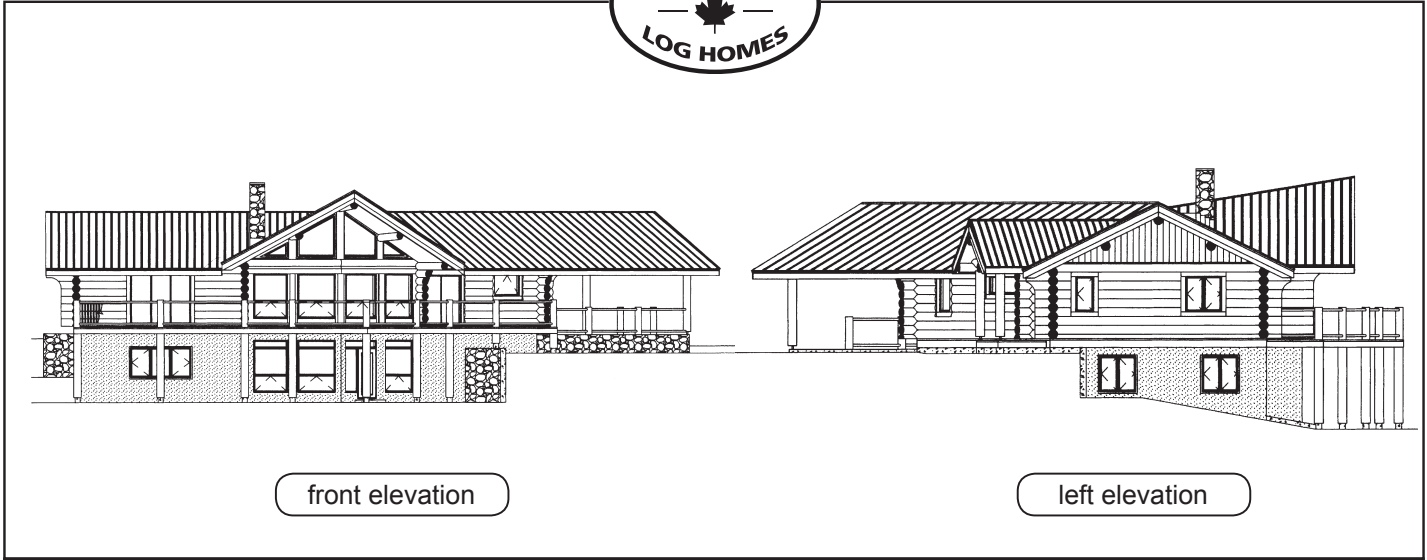

# Ranchers

front elevation

left elevation

# Baytown

Additional  
Porch  
& Balcony  
Pin Shelving  
Garage  
Ranchers  
Plans  
lets

total floor living area.....1555 sq.ft.